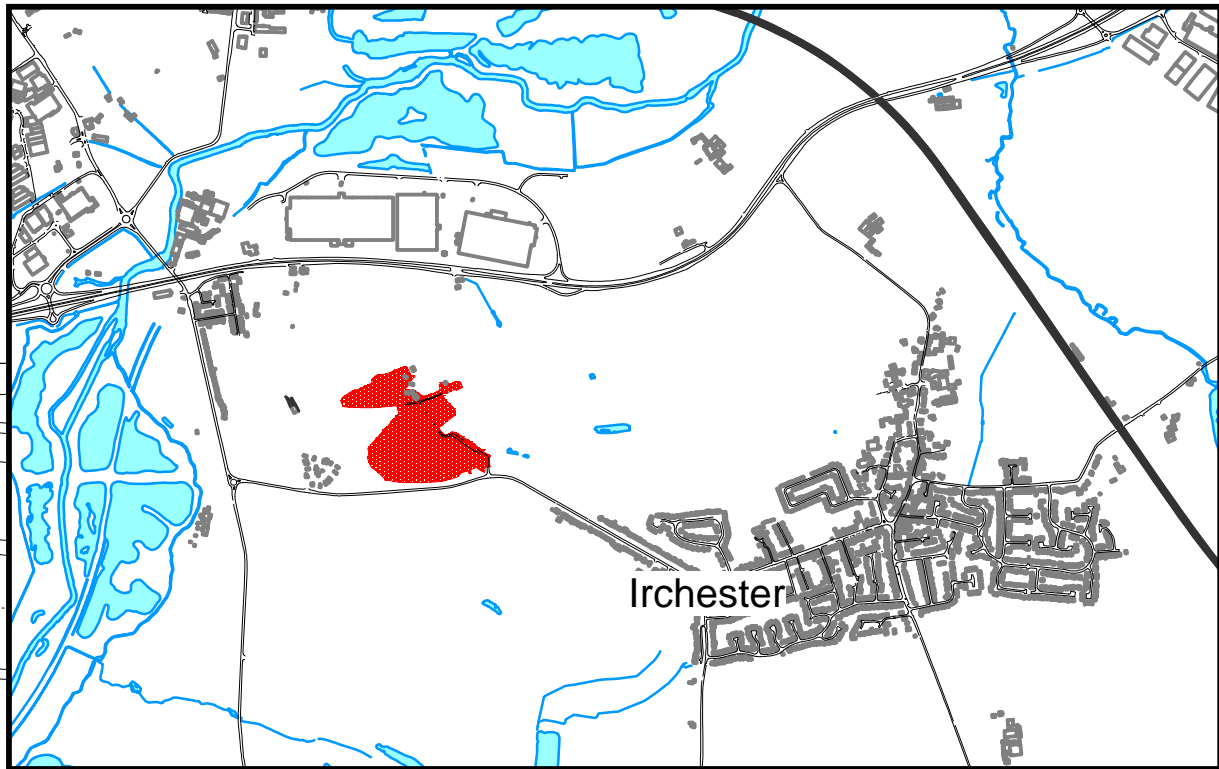

Irchester Country Park Little Irchester, Wellingborough

Site: D

KEY

 **Proposed Area for Civil Parking Enforcement**

Scale 1:2,500

© Crown copyright and database rights 2017 Ordnance Survey 100019331.